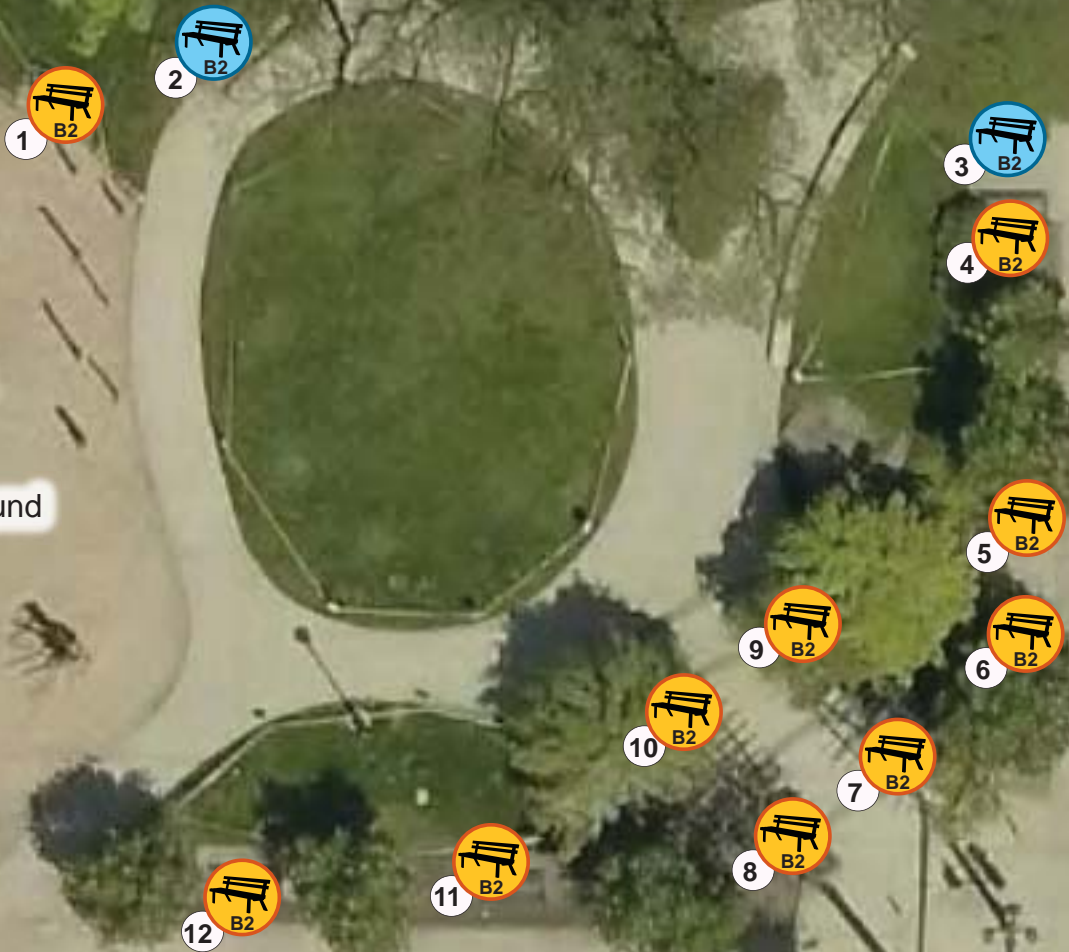

North Vancouver School District Building

Playground

Lonsdale Avenue

West 21st Street

City of North Vancouver  
 Parks and Greenways Donation Program  
 Rey Sargent Park

**Legend**

Bench	Site Number	Available	Already donated