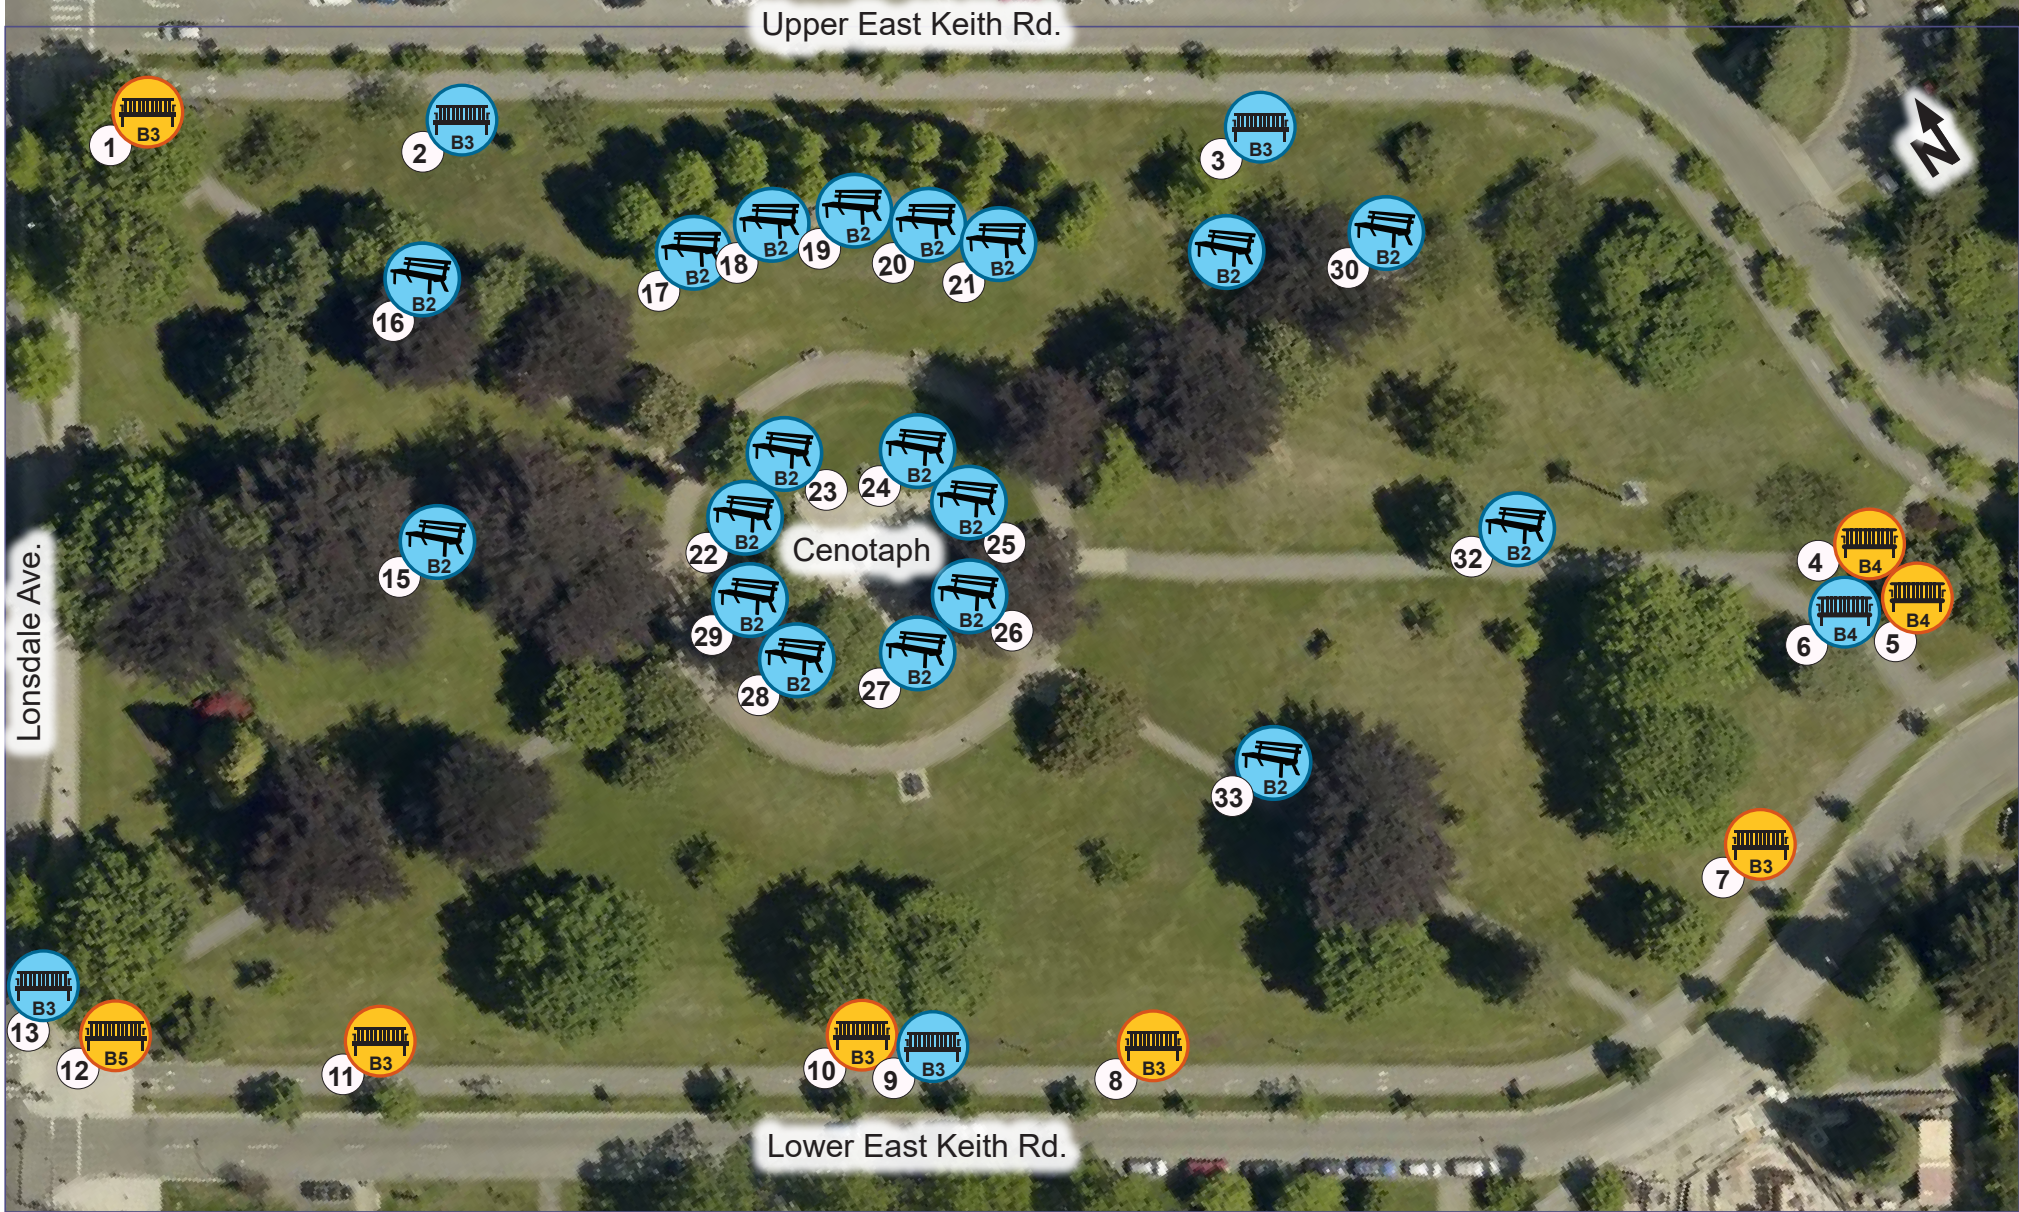

VICTORIA PARK WEST

City of North Vancouver
Parks and Greenways Donation Program

Legend

Bench

Bench

Bench

1

Site Number

Available

Already donated

VICTORIA PARK EAST

City of North Vancouver
Parks and Greenways Donation Program

Legend

Bench

Bench

Bench

Bench

1

Site Number

Available

Already donated