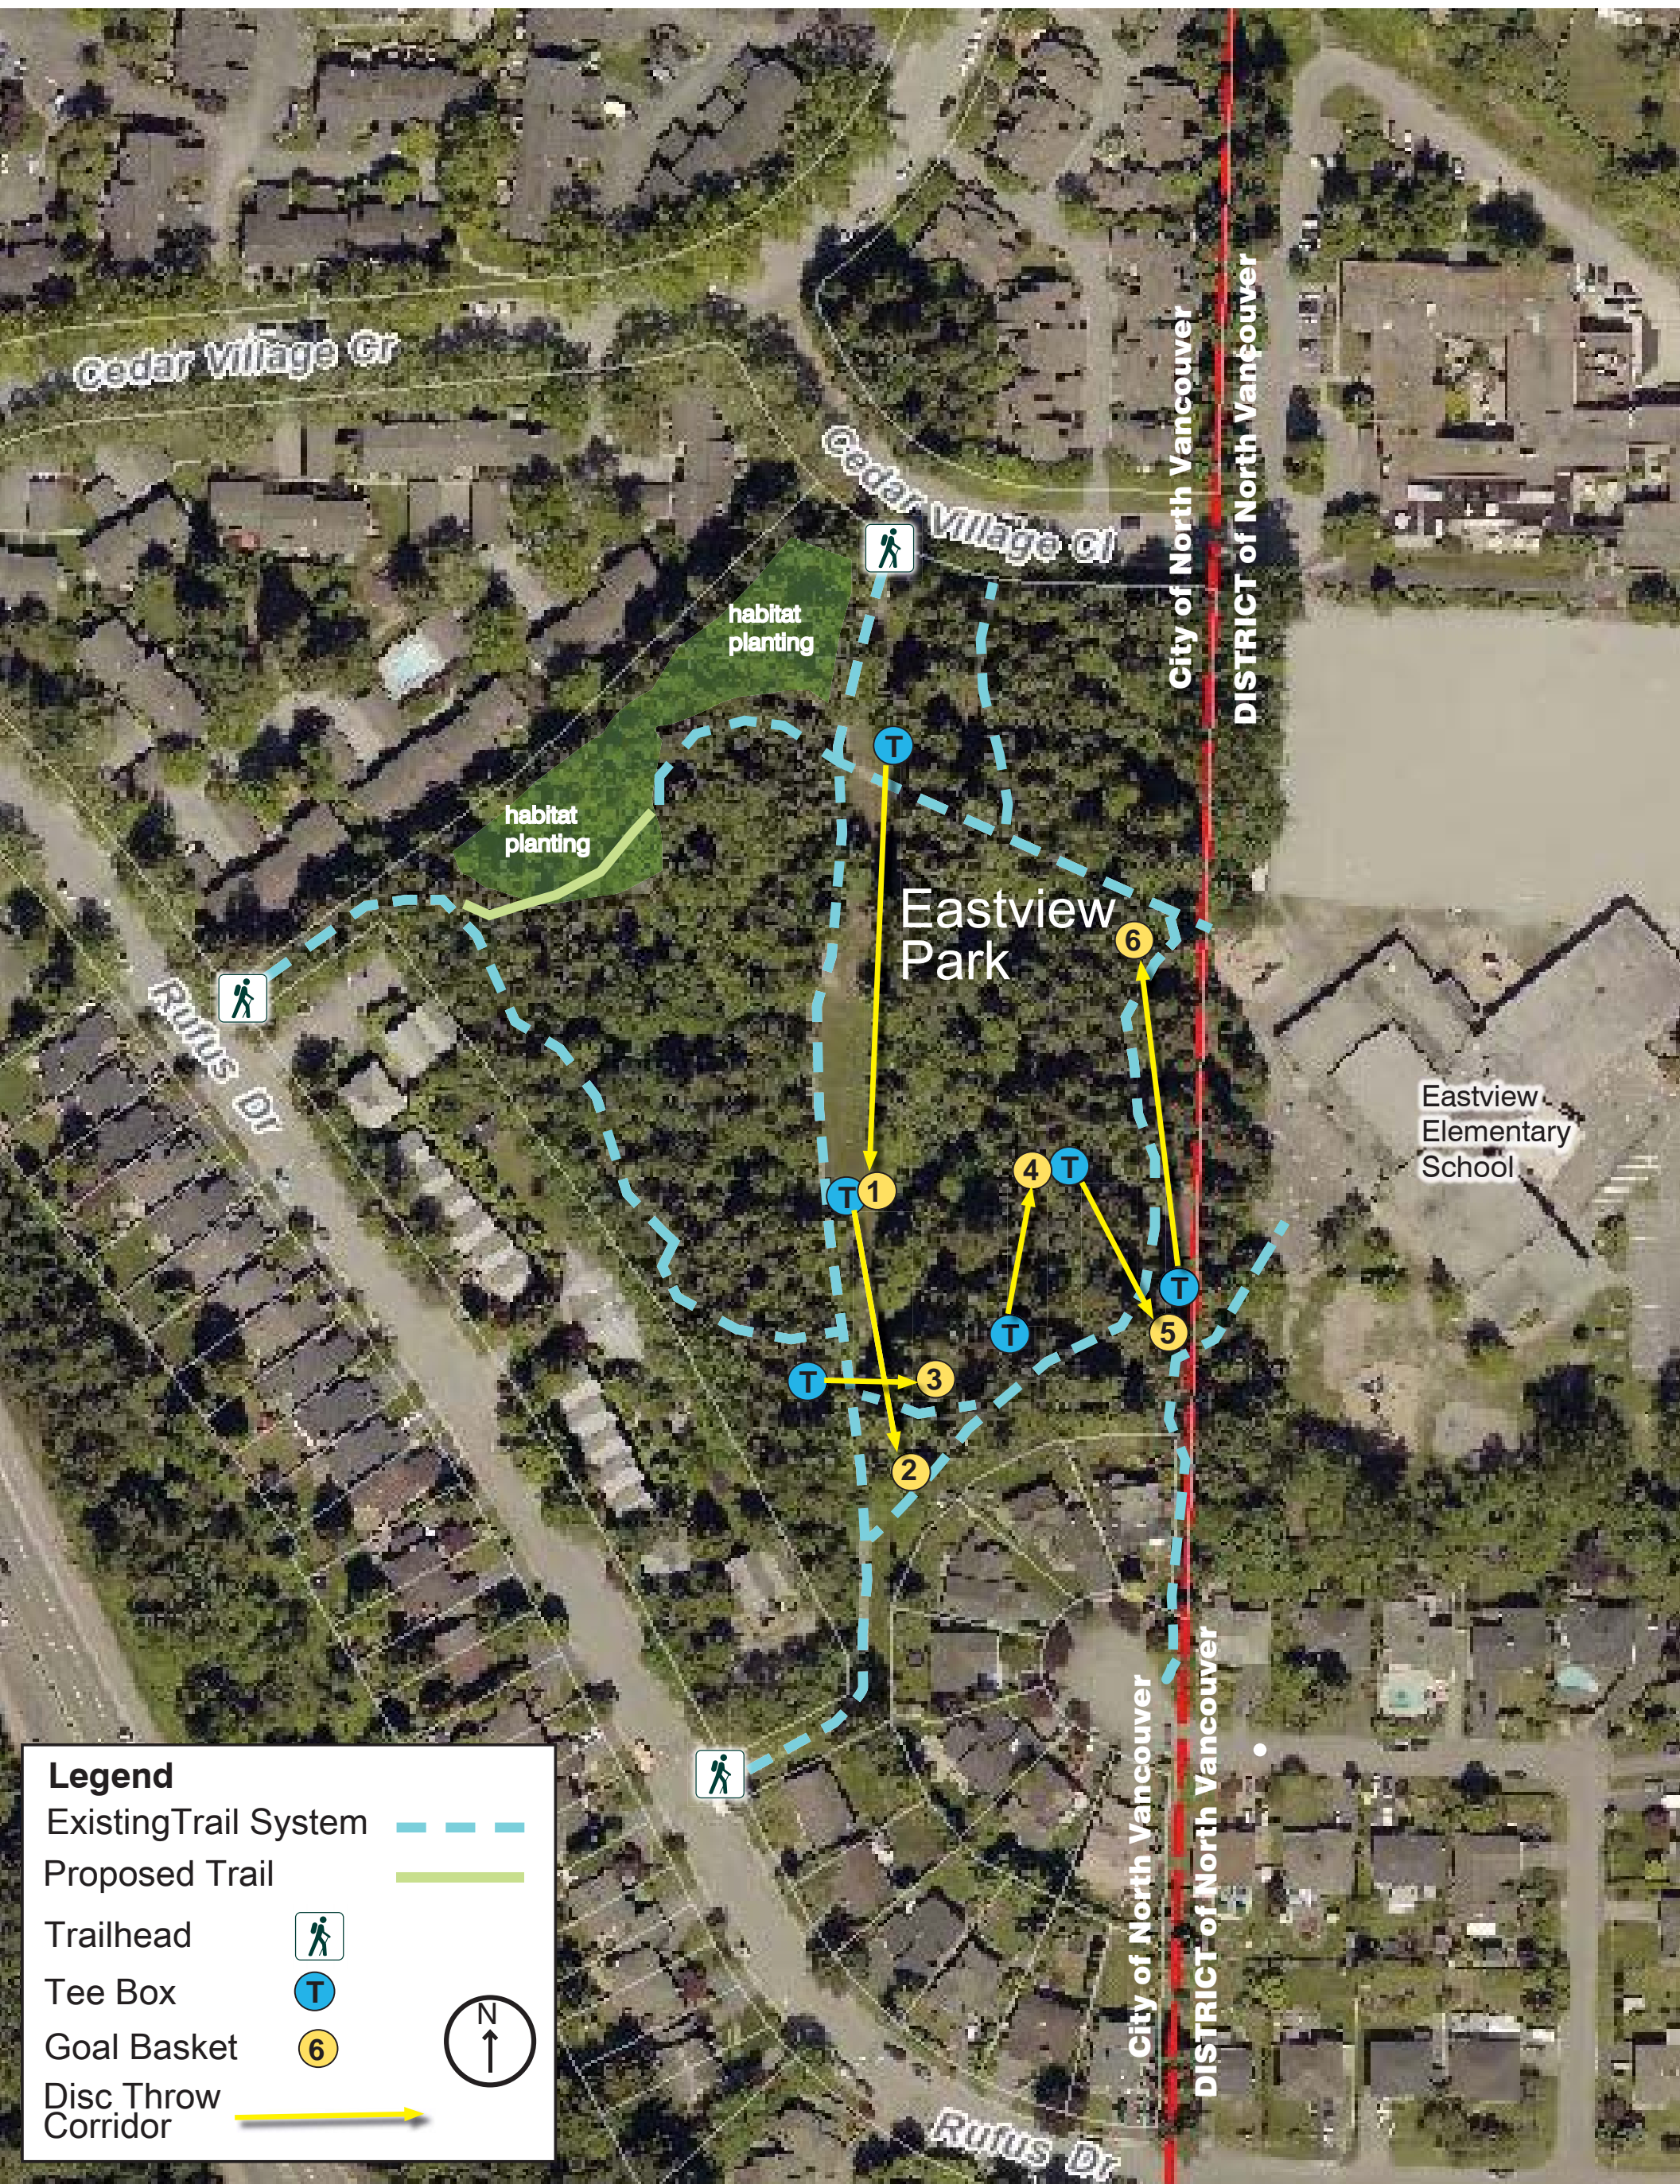

Welcome!

Eastview Park Open House

Disc Golf and
Park Improvements

Existing Conditions - Trail and Disc Golf Layout

Proposed “6 Hole” Disc Golf Layout

- **Revegetate area near removed holes - native shrubs + trees**
- **Proposed new trail alignment**

Proposed Improvements to Eastview Park

Below are options that could be implemented in Eastview Park:

1. Remove disc golf baskets #1, #2 and #9.
2. Relocate bench near the “new” disc golf Tee #1 and away from Cedar Village Close.
3. Revegetate area around the disc golf baskets #1, #2 and #9 with native shrubs and trees.
4. Add a concrete pad for the “seasonal toilet” and add a wooden surround to contain the structure and improve aesthetics.
5. Establish a trail for a direct route to Rufus Drive. Decommission a section of the trail located near the current #9 basket.
6. Revise disc golf signs to establish “hours of use” (suggested 9am to 8pm).
7. Add regulatory signage to reinforce that Eastview Park is a dog on leash park.

Eastview Park

6-Hole Disc Golf Course

Legend

- Trail System —
- Trail Head
- Tee Box (Throw Point)
- Basket (Goal)
- Disc Throw Corridor

To Players and Park Users:

- watch out for flying discs!
- look before you throw your disc to ensure that no one is in your path.
Trail users have the right-of way
- **DISC GOLF HOURS = 9AM - 8PM**
- **no alcohol or smoking in the park**
Call RCMP non-emergency 604-985-1311 to report
- public washrooms are located at Kirkstone Park (Kirkstone Road)

**Dogs
On Leash**

**Owners
Must Pick
Up Dog
Waste**

City of North Vancouver

Disc Golf in Eastview Park - A brief history

2000? Informal use for disc golf

2009 Disc golf course established in Eastview Park with “tonal goals”