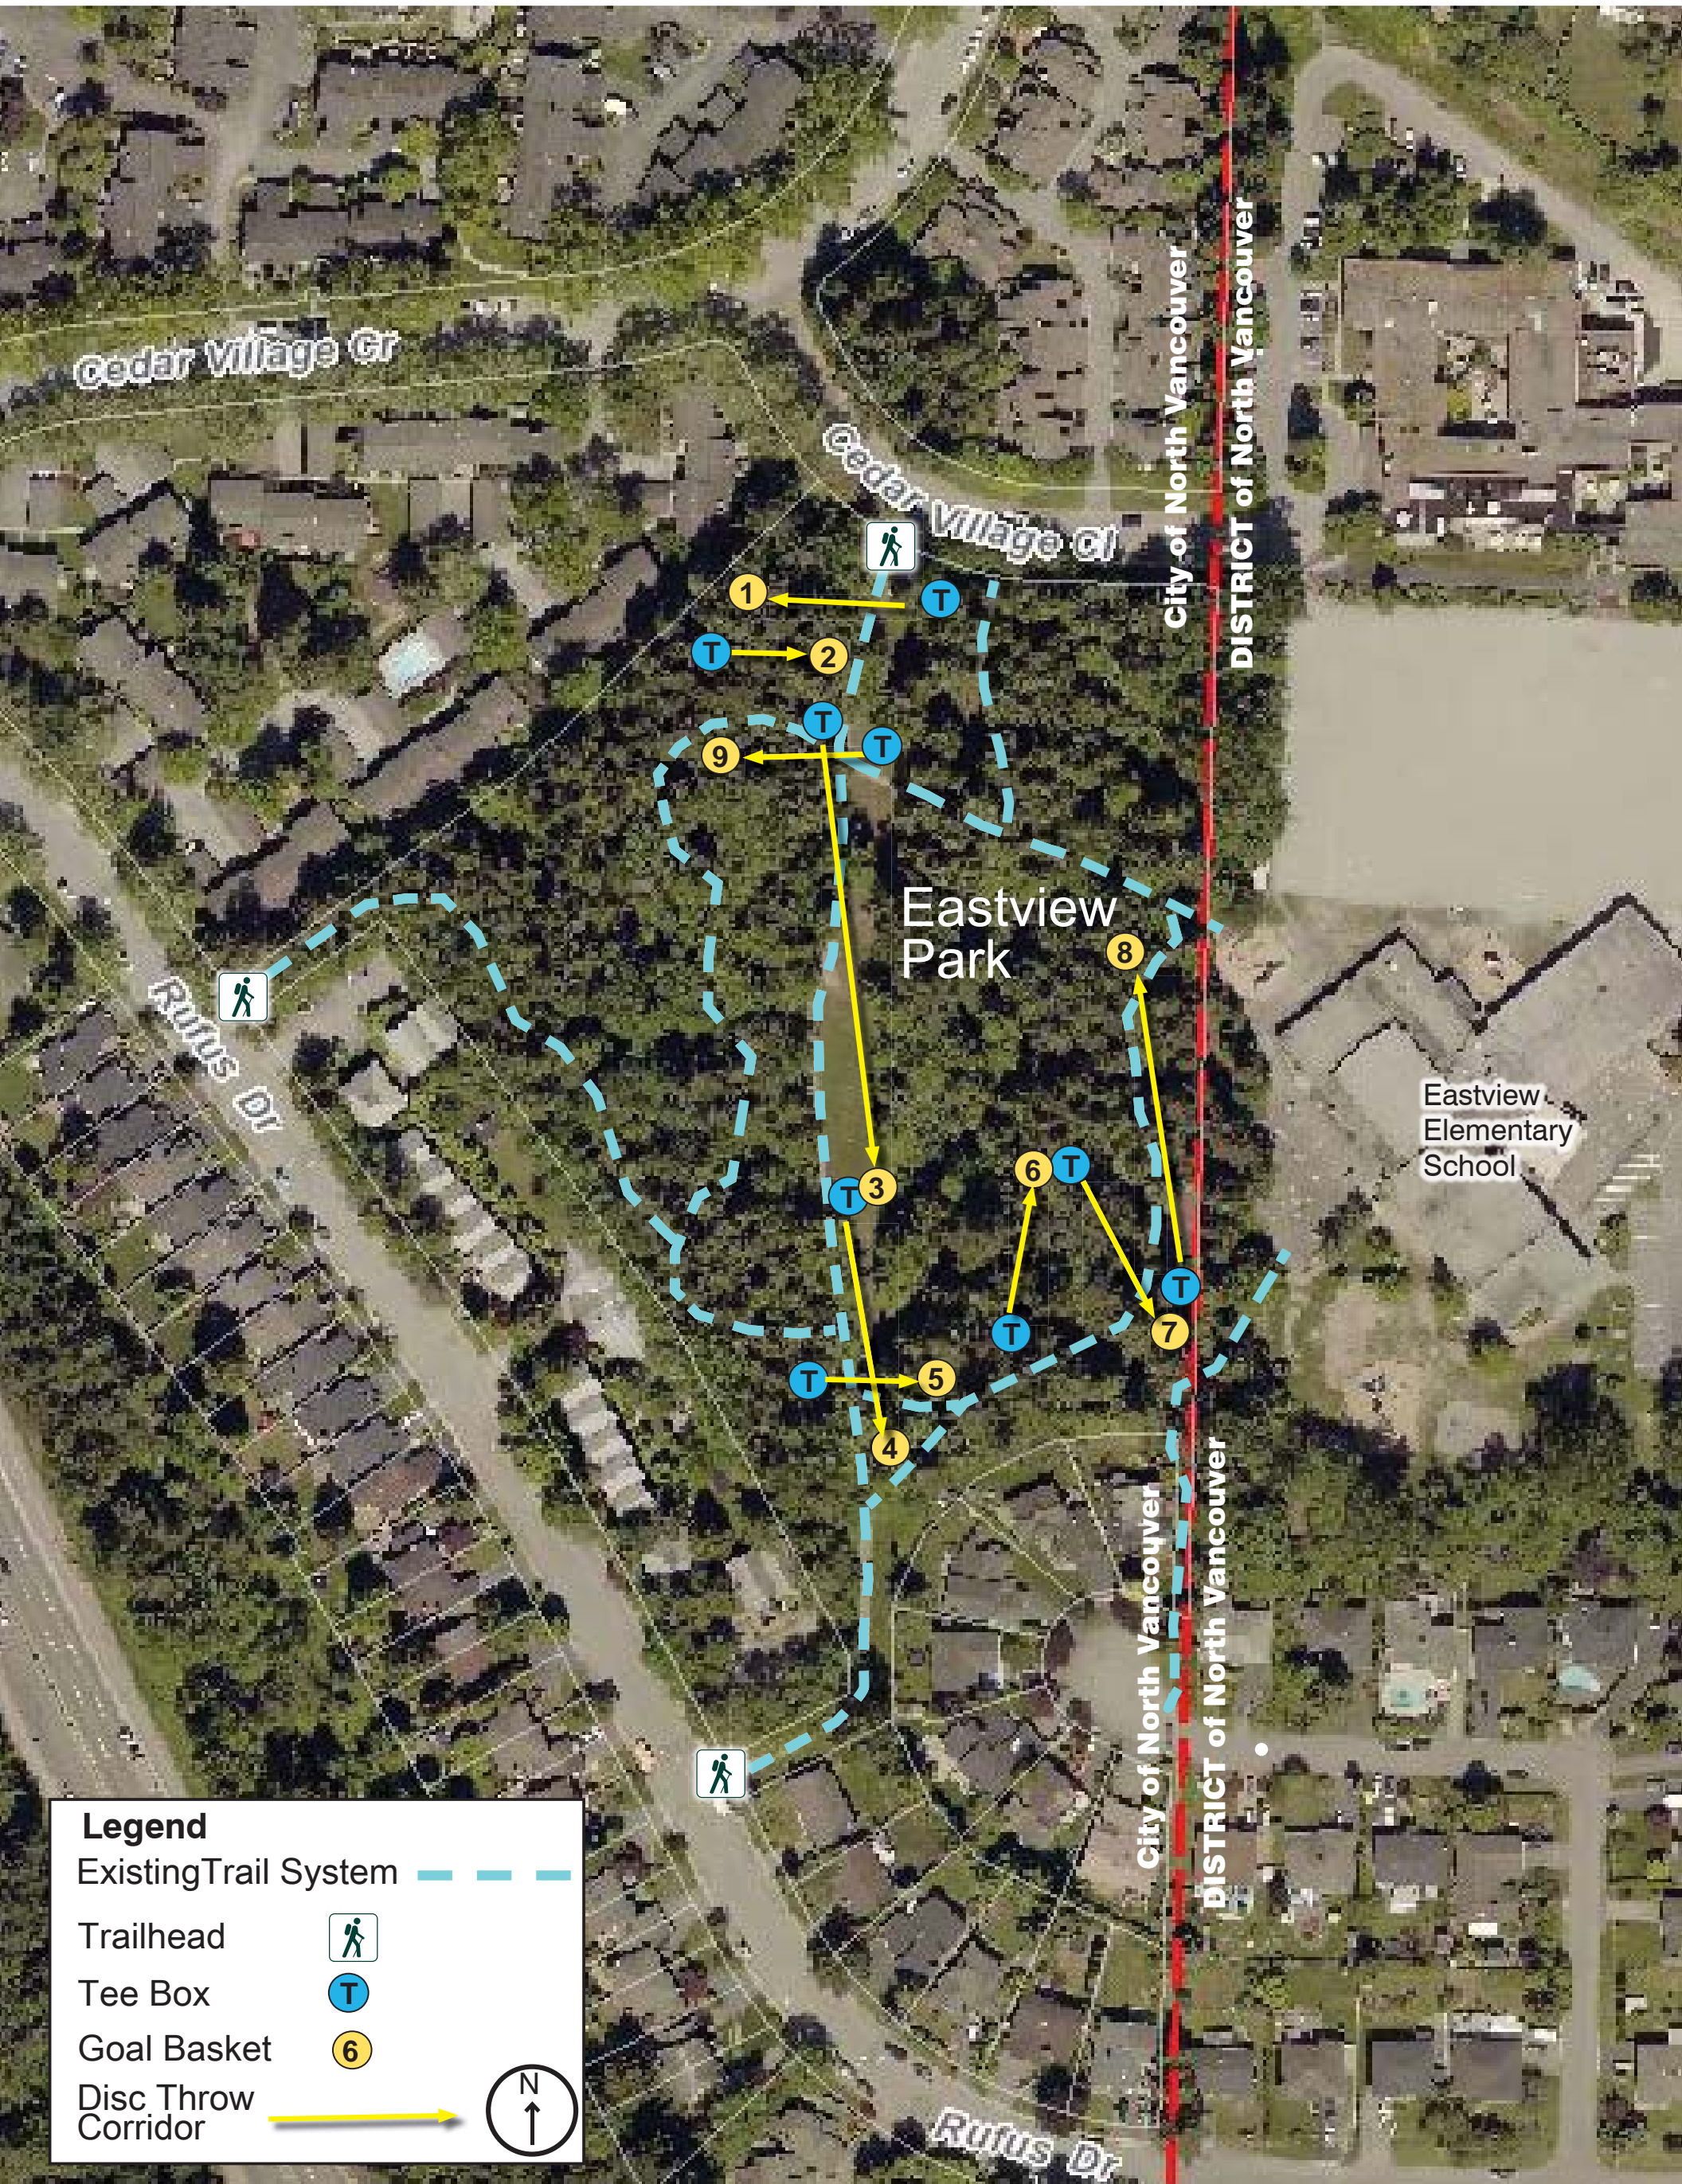

Welcome!

Eastview Park Open House

Disc Golf and
Park Improvements

Existing Conditions - Trail and Disc Golf Layout

Proposed “6 Hole” Disc Golf Layout

- **Revegetate area near removed holes - native shrubs + trees**
- **Proposed new trail alignment**

Proposed Improvements to Eastview Park

Below are options that could be implemented in Eastview Park:

1. Remove disc golf baskets #1, #2 and #9.
2. Relocate bench near the “new” disc golf Tee #1 and away from Cedar Village Close.
3. Revegetate area around the disc golf baskets #1, #2 and #9 with native shrubs and trees.
4. Add a concrete pad for the “seasonal toilet” and add a wooden surround to contain the structure and improve aesthetics.
5. Establish a trail for a direct route to Rufus Drive. Decommission a section of the trail located near the current #9 basket.
6. Revise disc golf signs to establish “hours of use” (suggested 9am to 8pm).
7. Add regulatory signage to reinforce that Eastview Park is a dog on leash park.

Eastview Park

6-Hole Disc Golf Course

Legend

- Trail System —
- Trail Head
- Tee Box (Throw Point)
- Basket (Goal)
- Disc Throw Corridor

To Players and Park Users:

- watch out for flying discs!
- look before you throw your disc to ensure that no one is in your path.
Trail users have the right-of way
- **DISC GOLF HOURS = 9AM - 8PM**
- **no alcohol or smoking in the park**
Call RCMP non-emergency 604-985-1311 to report
- public washrooms are located at Kirkstone Park (Kirkstone Road)

**Dogs
On Leash**

**Owners
Must Pick
Up Dog
Waste**

City of North Vancouver

Disc Golf in Eastview Park - A brief history

2000? Informal use for disc golf

2009 Disc golf course established in Eastview Park with “tonal goals”