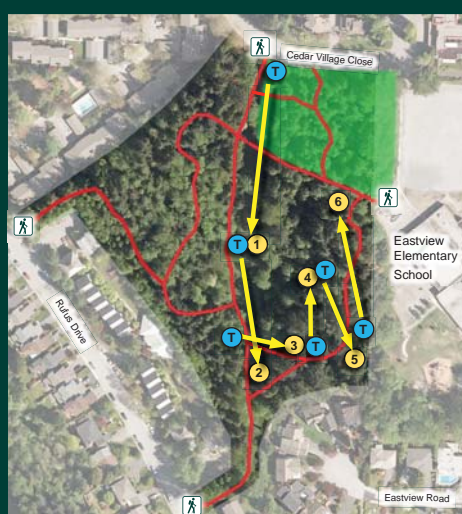

Proposed Improvements to Eastview Park

Below are options that could be implemented in Eastview Park:

1. Remove disc golf baskets #1, #2 and #9.
2. Relocate bench near the “new” disc golf Tee #1 and away from Cedar Village Close.
3. Revegetate area around the disc golf baskets #1, #2 and #9 with native shrubs and trees.
4. Add a concrete pad for the “seasonal toilet” and add a wooden surround to contain the structure and improve aesthetics.
5. Establish a trail for a direct route to Rufus Drive. Decommission a section of the trail located near the current #9 basket.
6. Revise disc golf signs to establish “hours of use” (suggested 9am to 8pm).
7. Add regulatory signage to reinforce that Eastview Park is a dog on leash park.

Eastview Park

6-Hole Disc Golf Course

Legend

- Trail System —
- Trail Head
- Tee Box (Throw Point)
- Basket (Goal)
- Disc Throw Corridor

To Players and Park Users:

- watch out for flying discs!
- look before you throw your disc to ensure that no one is in your path.
  Trail users have the right-of way
- **DISC GOLF HOURS = 9AM - 8PM**
- **no alcohol or smoking in the park**
  Call RCMP non-emergency 604-985-1311 to report
- public washrooms are located at Kirkstone Park (Kirkstone Road)

City of North Vancouver